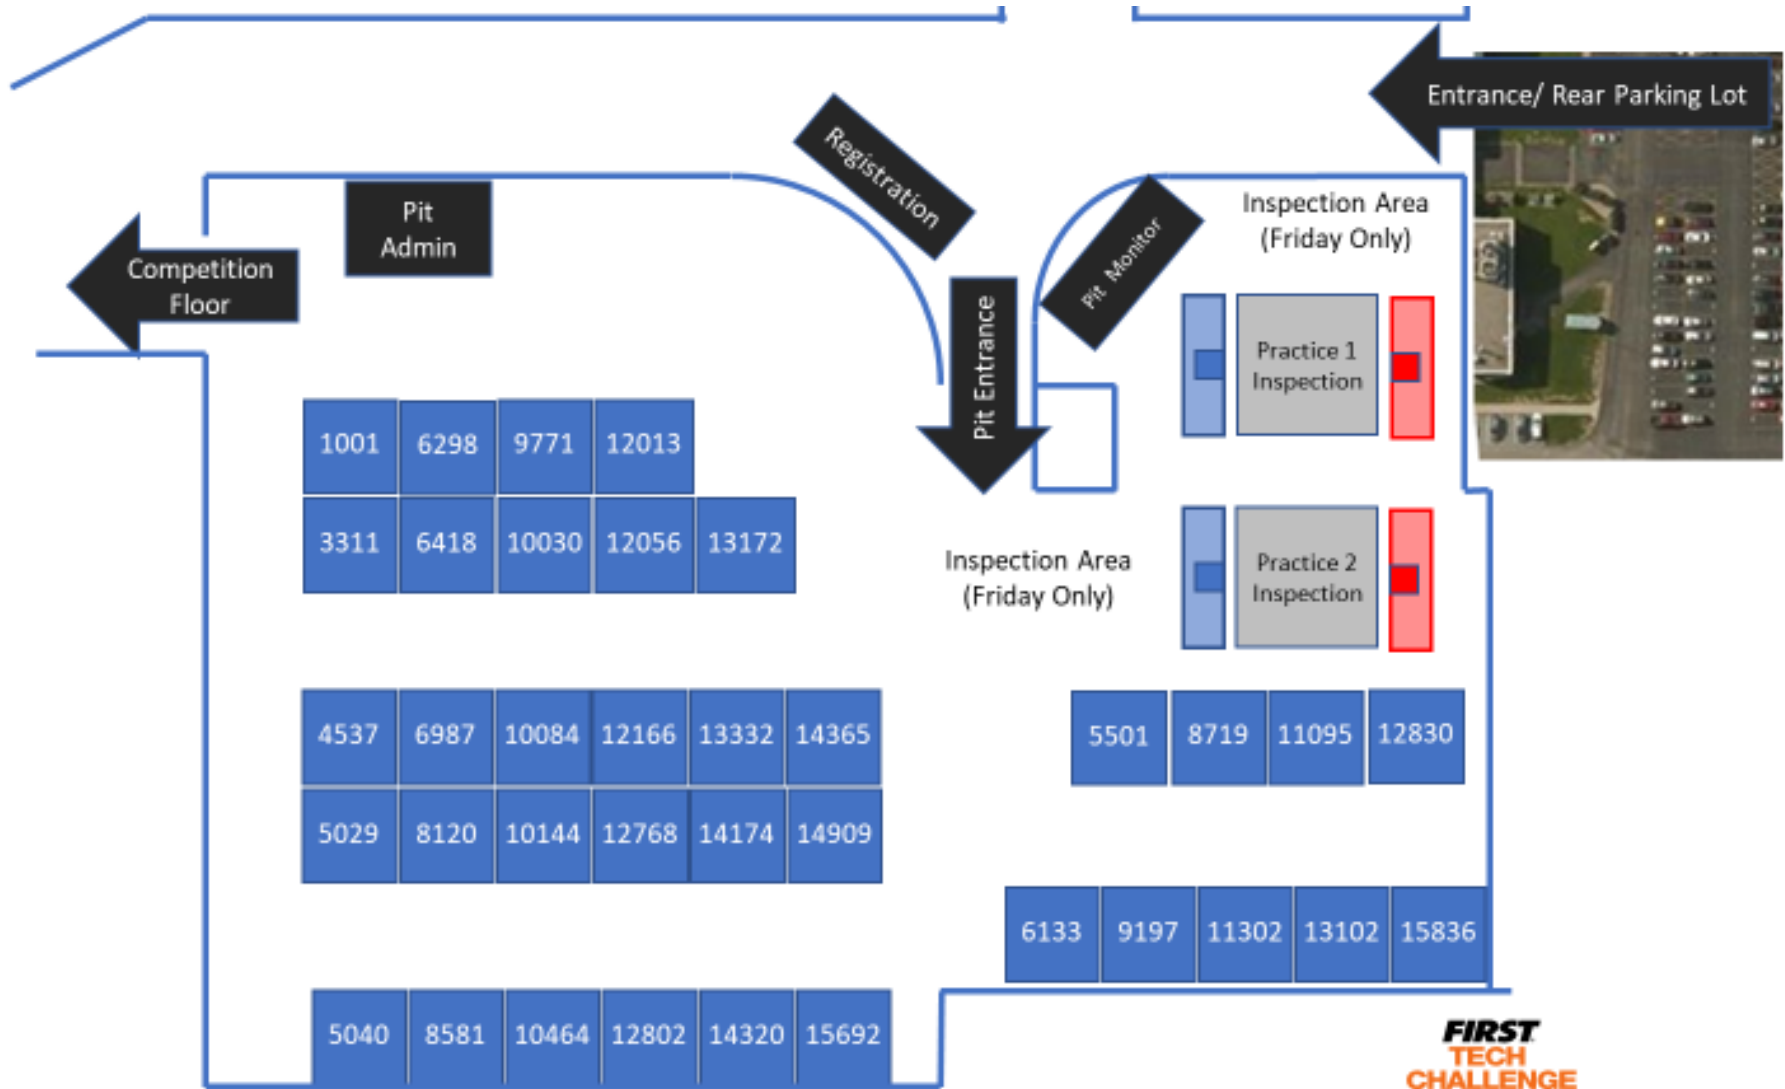

2019 OH *FIRST* Tech Challenge Championship Loveland High School – Pit map

Safety Glasses To Be Worn At All Times